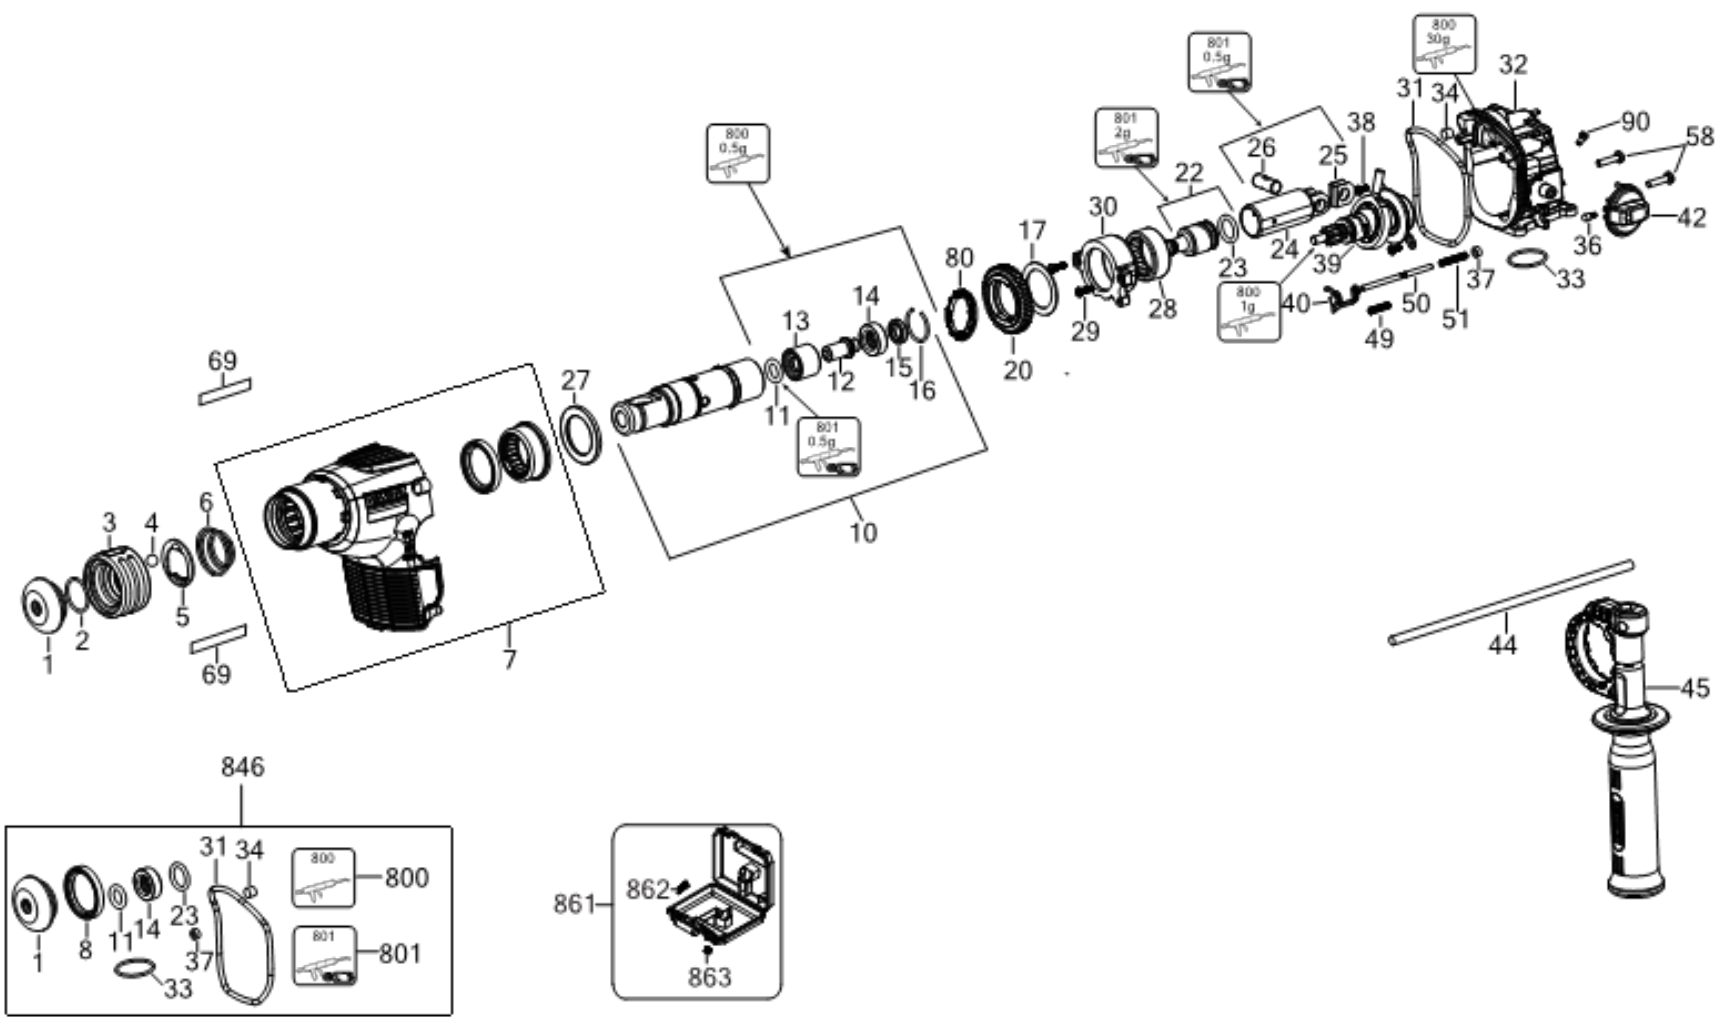

Parts List DCH072 CORDLESS DRILL 1

Item	Part Number	Qty	Part Description	General Description	Other Info	Repair Inst	Markets
1	323489-00	1	CAP			No	QW
2	579212-00	1	RING			No	QW
3	N720573	1	TUBE			No	QW
4	583890-00	1	BALL			No	QW
5	578387-00	1	WASHER			No	QW
6	871690	1	SPRING			No	QW
7	N911375	1	GEARCASE COVER SA			No	QW
10	N911077	1	SPINDLE SA			No	QW
11	N437972	1	O RING			No	QW
12	N911108	1	BEAT PIECE			No	QW
13	N437968	1	GUIDE			No	QW
14	N640510	1	RING			No	QW
15	N640506	1	RING			No	QW
16	N437971	1	LOCKING RING			No	QW
17	N454570	1	WASHER			No	QW
20	N911109	1	GEAR			No	QW
22	N911113	1	RAM SA			No	QW
23	N450311	1	O RING			No	QW
24	N911116	1	PISTON			No	QW
25	N437964	1	WASHER SPECIAL			No	QW
26	N437965	1	PIN			No	QW
27	N456160	1	WASHER			No	QW
28	330004-22	1	BEARING NEEDLE			No	QW
29	N812347	2	SCREW		&lt;WK36	No	QW
29	N812348	2	SCREW		2022 &gt;=WK36	No	QW
30	N705052	1	BEARING HOUSING			No	QW
30	NA074360	1	BEARING HOUSING		&gt;=Wk36 2022	No	QW
31	N717951	1	O RING			No	QW
32	N911120	1	GEARCASE			No	QW
32	NA074359	1	HOUSING GEAR		&gt;=WK36 2022	No	QW
33	N264673	1	O RING			No	QW
34	N742804	1	FELT			No	QW